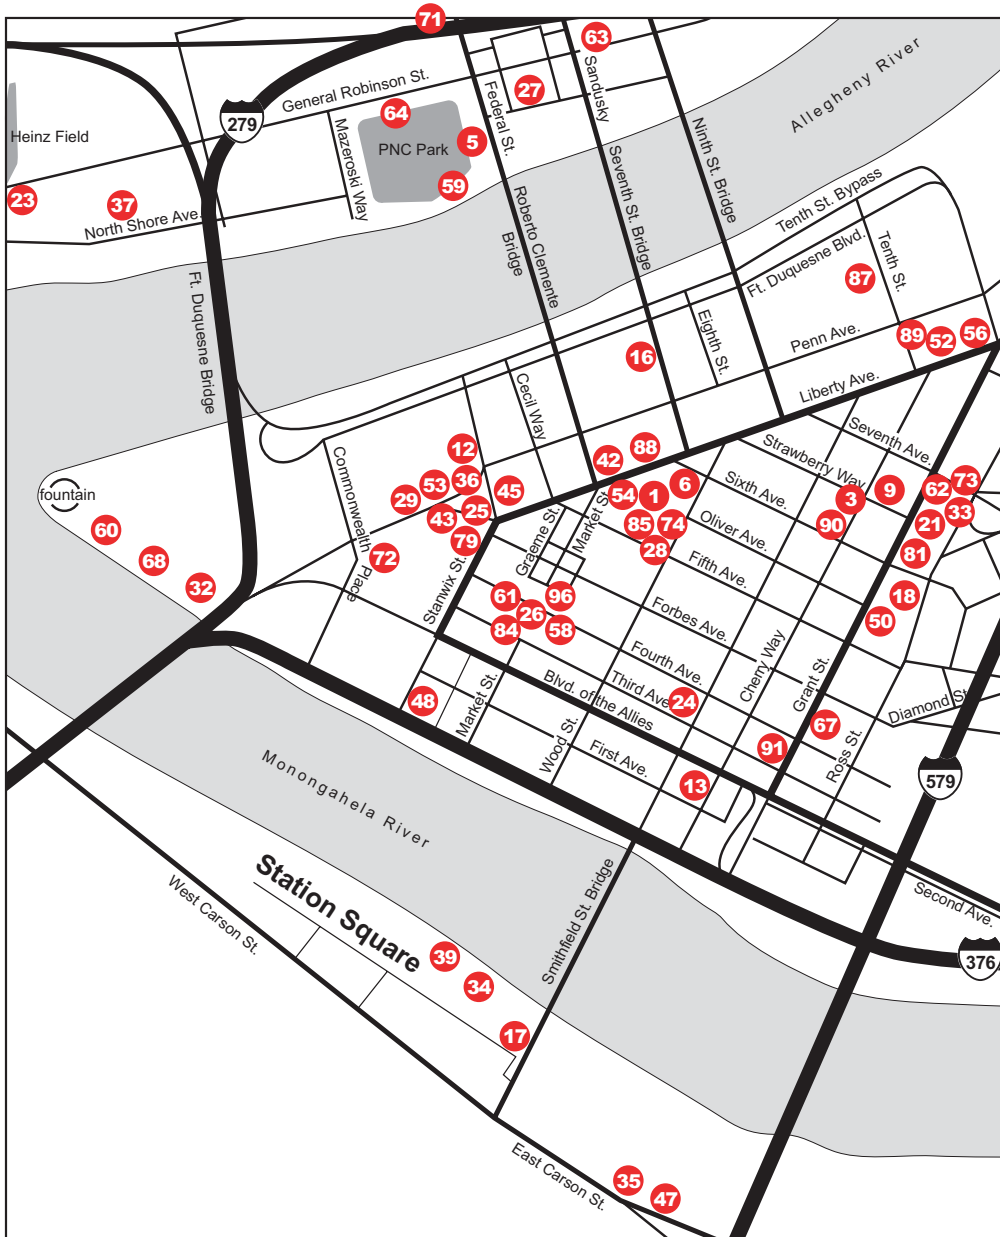

Downtown/Station Square/North Side

A: Artist **S:** Sponsor **L:** Location
Downtown, Station Square, Northside

- **1** *Intrados: Pittsburgh's "Urban" Dinosaur*
  A: Lucia Aguirre & Anne R. Savage
  S: CMNH
  L: #2 PNC Plaza, Wood & Oliver Sts.
- **2** *Troyus Hillosaurus*
  A: Cynthia Cooley
  S: Reed Smith LLP
  L: Mellon Plaza
- **3** *George Washasaurus in the French and Indian War*
  A: Barbara Anderson
  S: CMNH
  L: Regional Enterprise Tower Lobby, 425 6th Ave
- **4** *Spectrum in the Shadows*
  A: Daviea Davis
  S: Giant Eagle Inc.
  L: USX Tower Plaza, 600 Grant St.
- **5** *Geniusaurus Rex*
  A: Astorino Team
  S: Astorino
  L: National Aviary, North Side
- **6** *Nino the Crusher*
  A: Rick Bach
  S: The Art Institute of Pittsburgh
  L: FreeMarkets, 6th Ave. at Wood St.
- **7** *Bill Dollarsaurus*
  A: Dymun + Company
  S: Dollar Bank
  L: 4th and Smithfield Streets
- **8** *Dolly Dollarsaurus*
  A: Dymun + Company
  S: Dollar Bank
  L: Faith Gallo Garden, Stanwix St. at Liberty Ave.
- **9** *Prehistoric Printasaurus*
  A: Judy Barie
  S: Koppers
  L: Koppers Building, 436 7th Ave.
- **10** *Jurassic Jewel*
  A: William Donovan
  S: The Hillman Company
  L: PPG Place
- **11** *Toyosaurus*
  A: Renee Dupree
  S: GENCO Distribution System
  L: 30 Isabella St. (near PNC Park)
- **12** *Dino-copia*
  A: Holly Cummings
  S: Citizens Bank
  L: Gateway Center, Stanwix St. Side.
- **13** *Creation Rex*
  A: Stephen Butler
  S: The Art Institute of Pittsburgh
  L: The Art Institute of Pittsburgh, 420 Blvd. of the Allies
- **14** *Plato*
  A: The Ellis School
  S: The Ellis School
  L: PNC Plaza
- **15** *Amazing Hands*
  A: Children's Institute - Terri Draghi
  S: Alco Parking Co.
  L: Parking lot, Penn Ave. at 7th St.
- **16** *Shaggy Recycle-saurus*
  A: JoAnna Commandaros
  S: NOVA Chemicals
  L: Station Square
- **17** *Neighborsaurus 143 (I Love You)*
  A: Family Communications Art Crew
  S: The Laurel Foundation
  L: Gateway Center
- **18** *Pre-Hysteria Fillet*
  A: Foraxis Design & Raluca Vescan
  S: CMNH
  L: Point State Park
- **19** *Dino-Morphosis*
  A: Kent Frazee
  S: Downtown Athletic Club of Pittsburgh, Coal Valley Co., & Spence